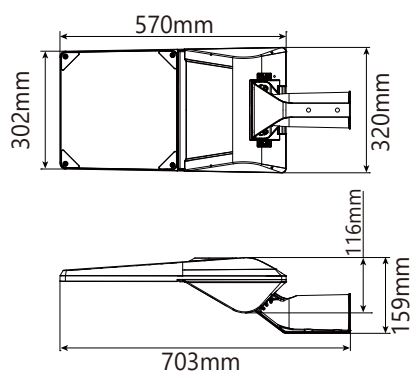

### OPENING/BEAM

High efficiency Ra>70 LED chip on Board. Precision optics with reflector 0-90°.

## DIMENSION DRAW

|                    |               |
|--------------------|---------------|
| Model:             | Azro          |
| Format:            | Rectangular   |
| Location:          | Exterior      |
| Wattage:           | 200W          |
| Materials:         | Aluminium     |
| Led Color:         | 5000K         |
| Product Dimension: | 703*302*320mm |
| IP Code:           | 66            |
| Fixation:          | Surface       |
| CRI :              | 70            |
| Lumen Output:      | 30000LM       |
| Frequency:         | 50/60 Hz      |
| Beam Angle:        | T2            |
| Net Weight:        | 7.50Kgs       |